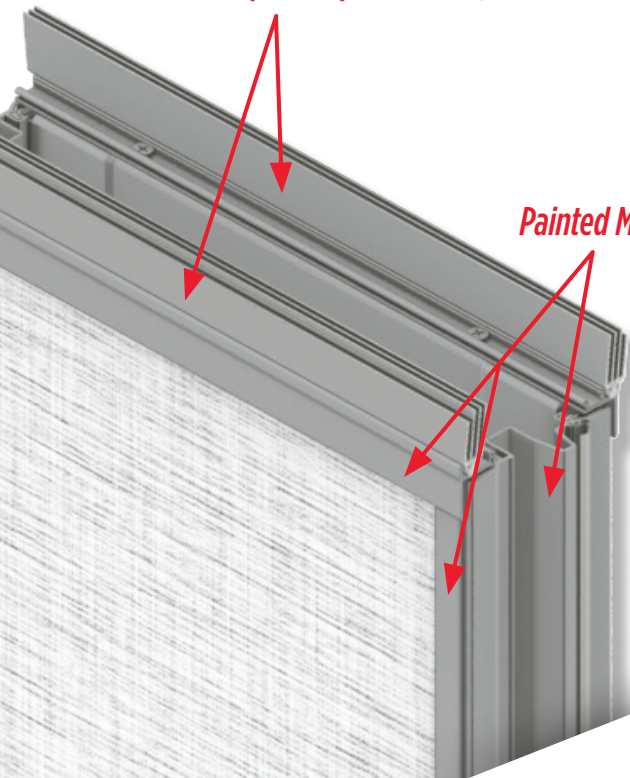

Operable Partitions Trim Selector

- 600 Series
- Summit Vertical

Standard Trim Colors

(Included in the price of your operable partitions)

- » To help select the right trim color for your project, the trim color blocks are edge justified to compare to your operable partition wall covering selection(s).
- » Only the exposed metal trim is painted / powder coated.

**Plastic or vinyl parts are ONLY available in the following color options:*

- Lamb's Wool
- Gray
- Brown
- Black

» SEE ADDITIONAL NOTES ON REVERSE SIDE

Vinyl Sweep (*see color options above)

Painted Metal

Operable Partitions Trim Selector

- 600 Series
- Summit Vertical

Custom Trim Colors

- » *Custom trim colors will require additional leadtimes and premium upgrade costs to the project. Additional leadtimes and costs vary based on the nature of the custom request.*
- » *Custom color trim options can be matched to your specific project and/or operable partition wall covering selection(s) by sending us a sample of the color match requested.*

Additional Notes

- » *Color options apply to our 600 Series Operable Partitions and Summit Vertical Lift Partitions*
- » *Actual color may vary from what is shown due to variations between the print and paint processes. Room lighting may also change the color's appearance.*